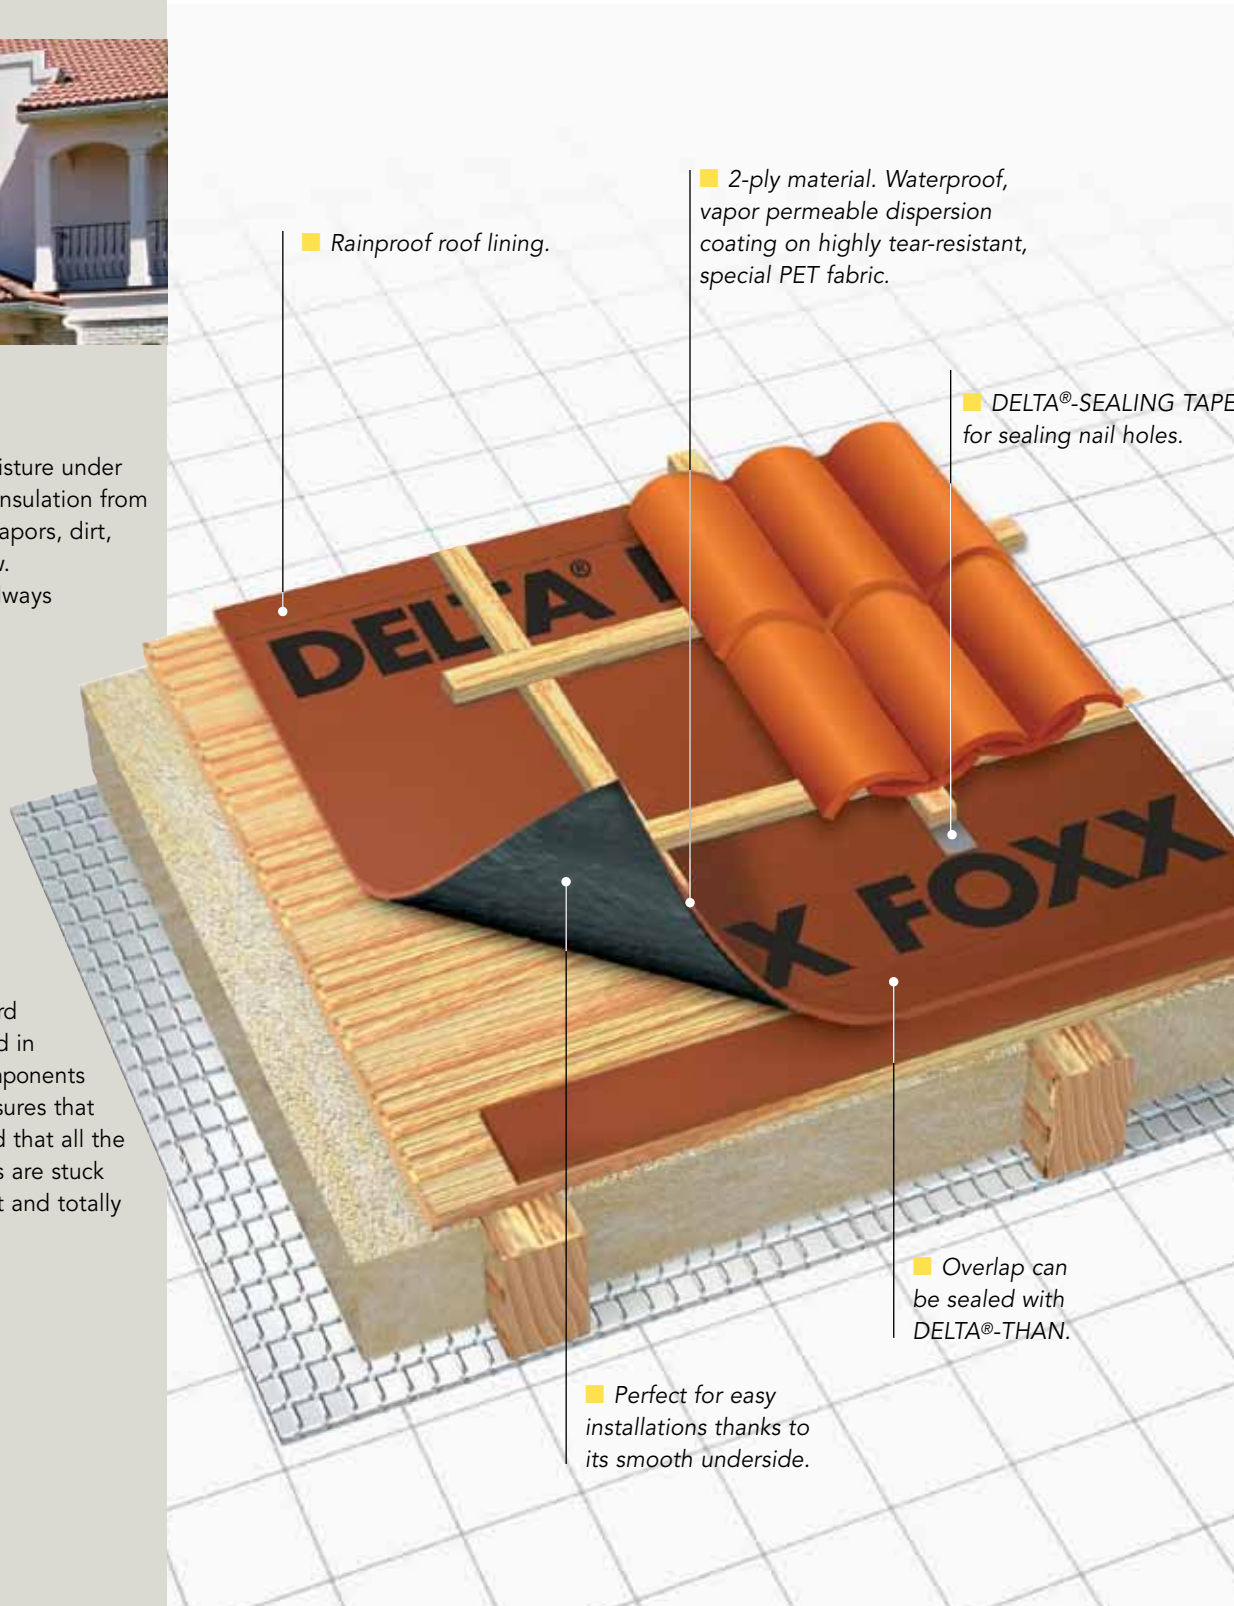

**■ Inside:
DELTA®-REFLEX**

Air and vapor barrier. Up to 10% better thermal insulation. 100% air and vapor exclusion. Up to 50% radiant heat reflection.

**■ DELTA®-FOXX
Rainproof roof lining**

On roofs with below standard pitch, DELTA®-FOXX, used in combination with other components of the DELTA®System, ensures that your roof is watertight and that all the seams, joints and overlaps are stuck down or fused in a correct and totally watertight manner.

Premium Roof Underlayment:

DELTA®-FOXX

Robust. Firm Under Foot. Vapor

■ Rainproof roof lining.

■ 2-ply material. Waterproof, vapor permeable dispersion coating on highly tear-resistant, special PET fabric.

■ DELTA®-SEALING TAPE for sealing nail holes.

■ Overlap can be sealed with DELTA®-THAN.

■ Perfect for easy installations thanks to its smooth underside.

PREMIUM QUALITY

Windproof when used with DELTA®-THAN.

Suited for use as rainproof roof lining, DELTA®-FOXX is absolutely waterproof.

Easy-to-use with DELTA®System components.

Open. Ideal as a rainproof roof lining.

DELTA®-FOXX ...

- ... ensures that excess moisture is removed from roof structures due to its extremely high vapor permeance of 550 perms.
- ... is permanently and reliably waterproof thanks to its water-repellent dispersion coating.
- ... is extraordinarily tough.
- ... weighs approx. 0.045 lb/ft² (220 g/m²) and is easy to lay perfectly without distorting, buckling or fish mouths.
- ... can be pulled effortlessly over rough-sawn surfaces, thanks to the smooth underside structure – increasing laying speeds and reducing costs.
- ... is firm and safe under foot, plus highly scuff and tear-resistant. Laid on top of solid sheathing, this superior roofing membrane can be walked on with no problem, wet or dry.
- ... cuts out annoying reflections even in extremely sunny conditions, thanks to its special "anti-glare" coating.